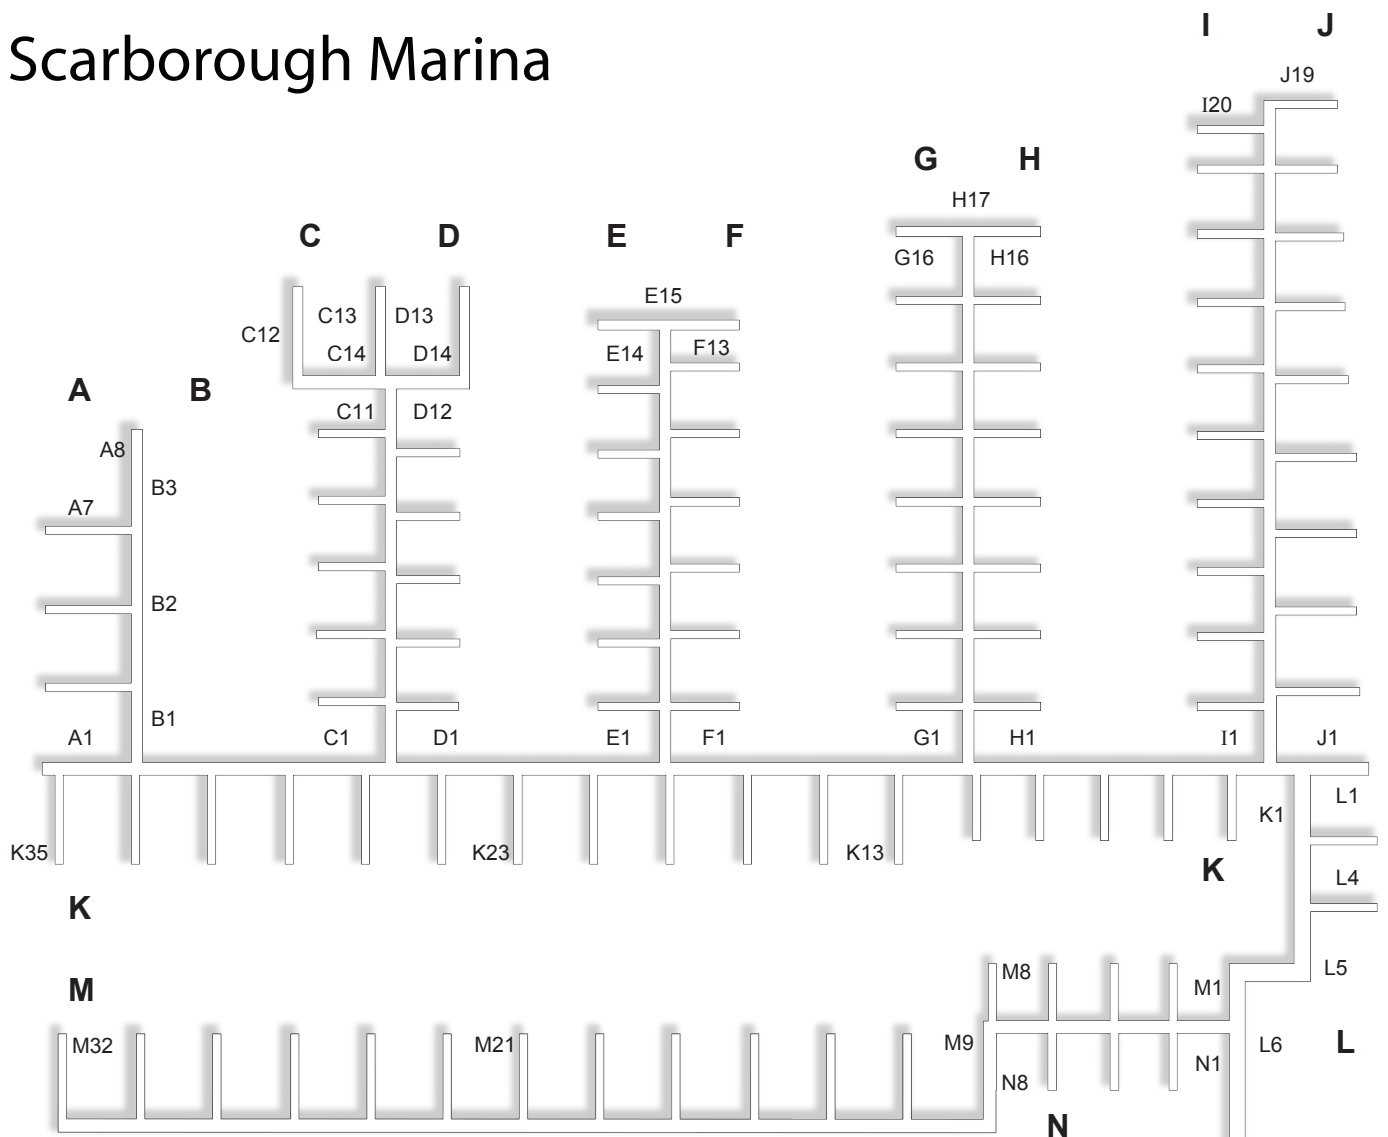

Scarborough Marina

Scarborough Boat
Harbour entrance

Fuel

Travelift

Scarborough Marina
carpark and tenant services

28 Thurecht Parade