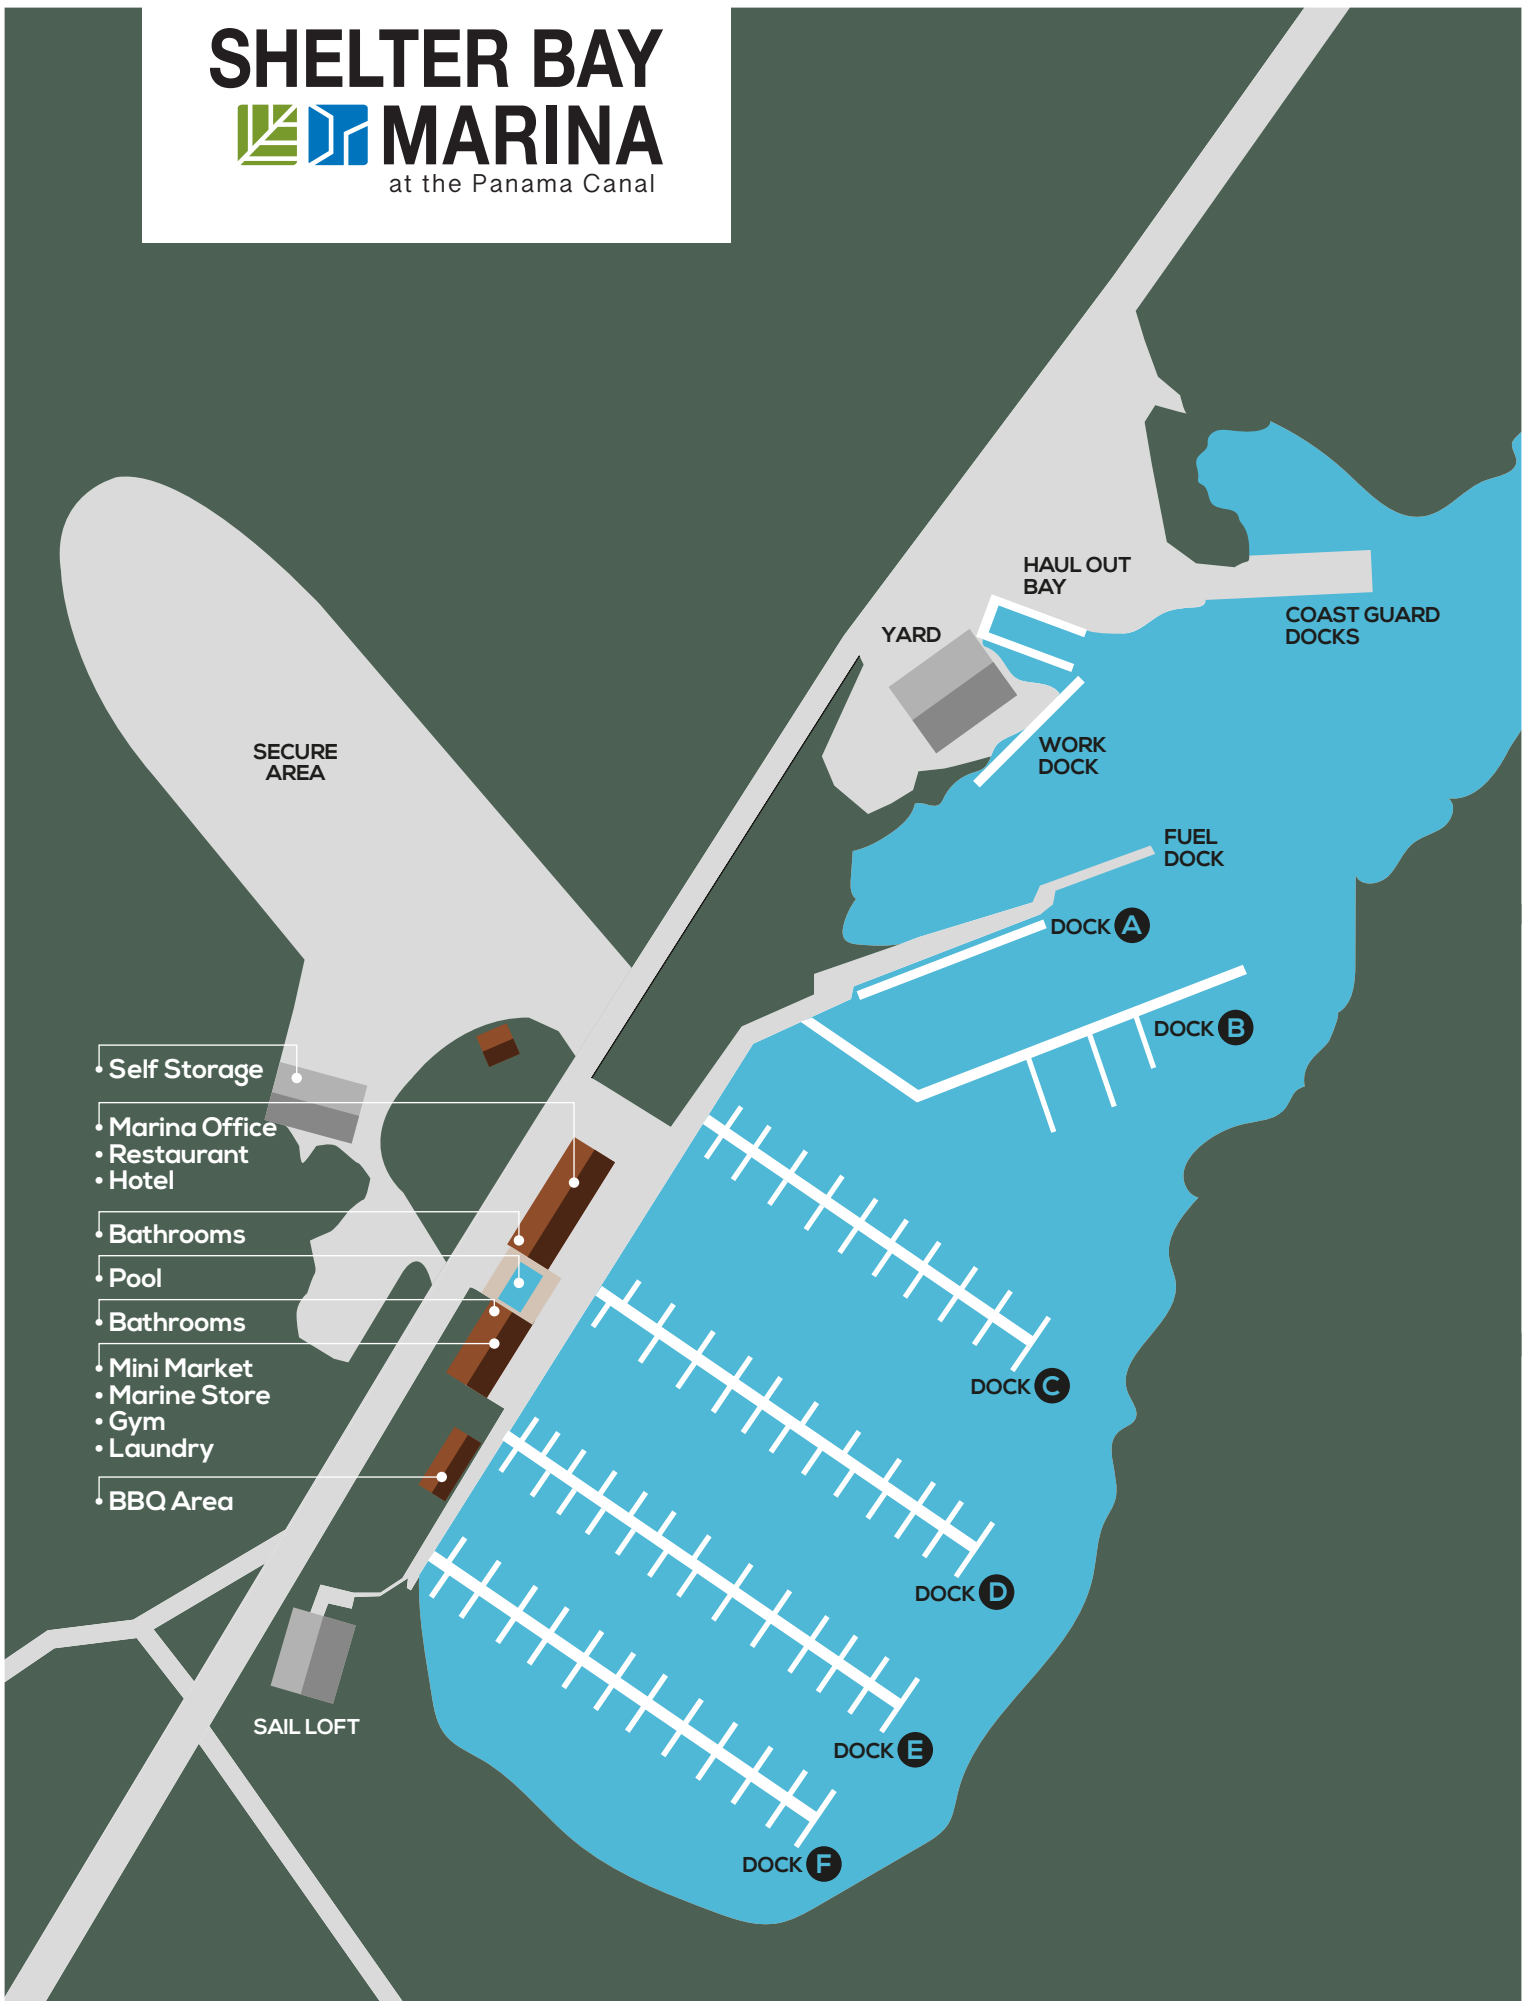

SHELTER BAY MARINA

at the Panama Canal

SECURE AREA

HAUL OUT BAY

YARD

COAST GUARD DOCKS

WORK DOCK

FUEL DOCK

DOCK A

DOCK B

Self Storage

Marina Office
Restaurant
Hotel

Bathrooms

Pool

Bathrooms

Mini Market
Marine Store
Gym
Laundry

BBQ Area

DOCK C

DOCK D

DOCK E

DOCK F

SAIL LOFT

FULL SERVICE BOAT YARD

- 100-ton travelift
- Painting and antifouling
- Covered hangar
- A/C and refrigeration
- Mechanical shop / Welding
- Electronic technician
- Woodwork shop
- Varnish

SAIL LOFT

- SAIL REPAIRS
- CANVAS REPAIRS
- NEW SAILS

SHELTER BAY
 **MARINA**
 at the Panama Canal

MARINE STORE 10% OFF* WITH YOUR STAY

*Discount applies on selected items.

SECURE STORAGE FOR YOUR BOAT

DID YOU KNOW?