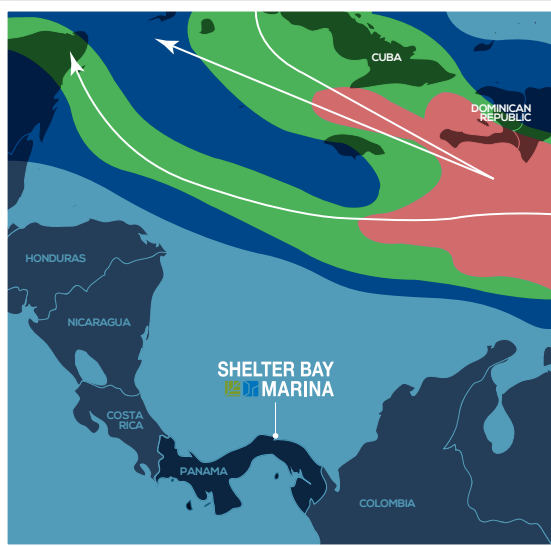

SAIL LOFT

- SAIL REPAIRS
- CANVAS REPAIRS
- NEW SAILS

SHELTER BAY
 **MARINA**
 at the Panama Canal

MARINE STORE 10% OFF* WITH YOUR STAY

*Discount applies on selected items.

SECURE STORAGE FOR YOUR BOAT

DID YOU KNOW?